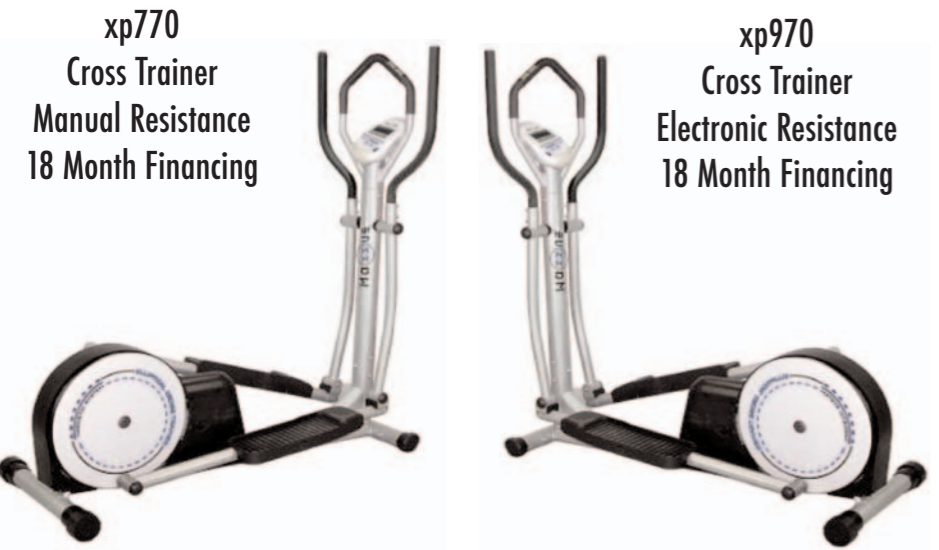

Work it OFF Now! Pay for it Later

Big Fitness-Pawtucket
560 Mineral Spring Ave
Pawtucket Ri 02860
401-729-9000

Big Fitness- Seekonk
1275 Fall River Ave, Rt 6
Seekonk Mass. 02771
508-336-6921

No Money Down No Interest for 18 Months

**Infinity Elliptical Cross Trainers
Already Reduced.
Was \$999 Now \$499
Was \$1199 Now \$599**

**New BigBike Indoor Cycles
Starting at \$439
Plus 18 Month Financing**

Precor 5.17 Reg Price \$2798 **Sale \$2598**
Price Includes Drop Off
No Money Down
No Interest For 18 Months

Precor 5.19 Reg Price \$2798 **Sale \$2598**
Price includes Drop Off
No Money Down No Interest For 18 Months

Precor 5.21 Reg price \$3899 **Sale \$3499**
Price Includes drop Off
No Money Down No Interest For 18 Months

Floor Model Treadmills 65% OFF & 18 Month Financing

Trimline 370 NEW
3Hp Motor
12 programs, 12% Elev
Hr Chest strap, 11mph
Reg price \$3195
Cash & Carry \$999

Trimline 345
2Hp Motor
Programs, 12% Elev
Folds Up 10mph
Reg price \$2195
Cash & Carry \$599
Seekonk Store