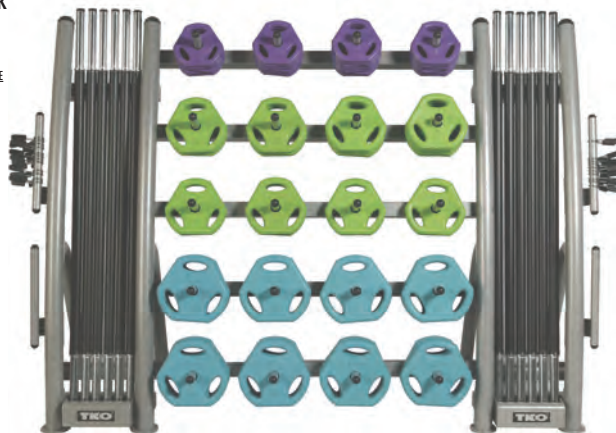

834CPaC • Cardio Pump 20 PaCk

- » Perfect for group training classes
- » 20 Cardio Pump sets and rack
- » SET CONSISTS OF 48" LONG STEEL BAR COVERED WITH A DURABLE PVC COATING FOR EXTRA COMFORT AND GRIP. (2) 10lb. (2) 5lb. (2) 2.5lb. PLATES AND ONE PAIR OF SPRING COLLARS.
- » TKO TRI GRIP® PLATES ARE EASY TO GRIP.
- » The sets can be stored neatly on compact rack
- » Available as rack only - 834CPR
- » Size: 53" H X 74" W X 24" D

Regular Price $3295 plus Shipping

TKO Special Sale price $2795 Delivered

Instant Financing: BigFitness CC or Leasing. PO's all CC's, Ck's

**No Money down, 42 Month
leasing available**

401-729-9000 Shop Online bigfitness.com